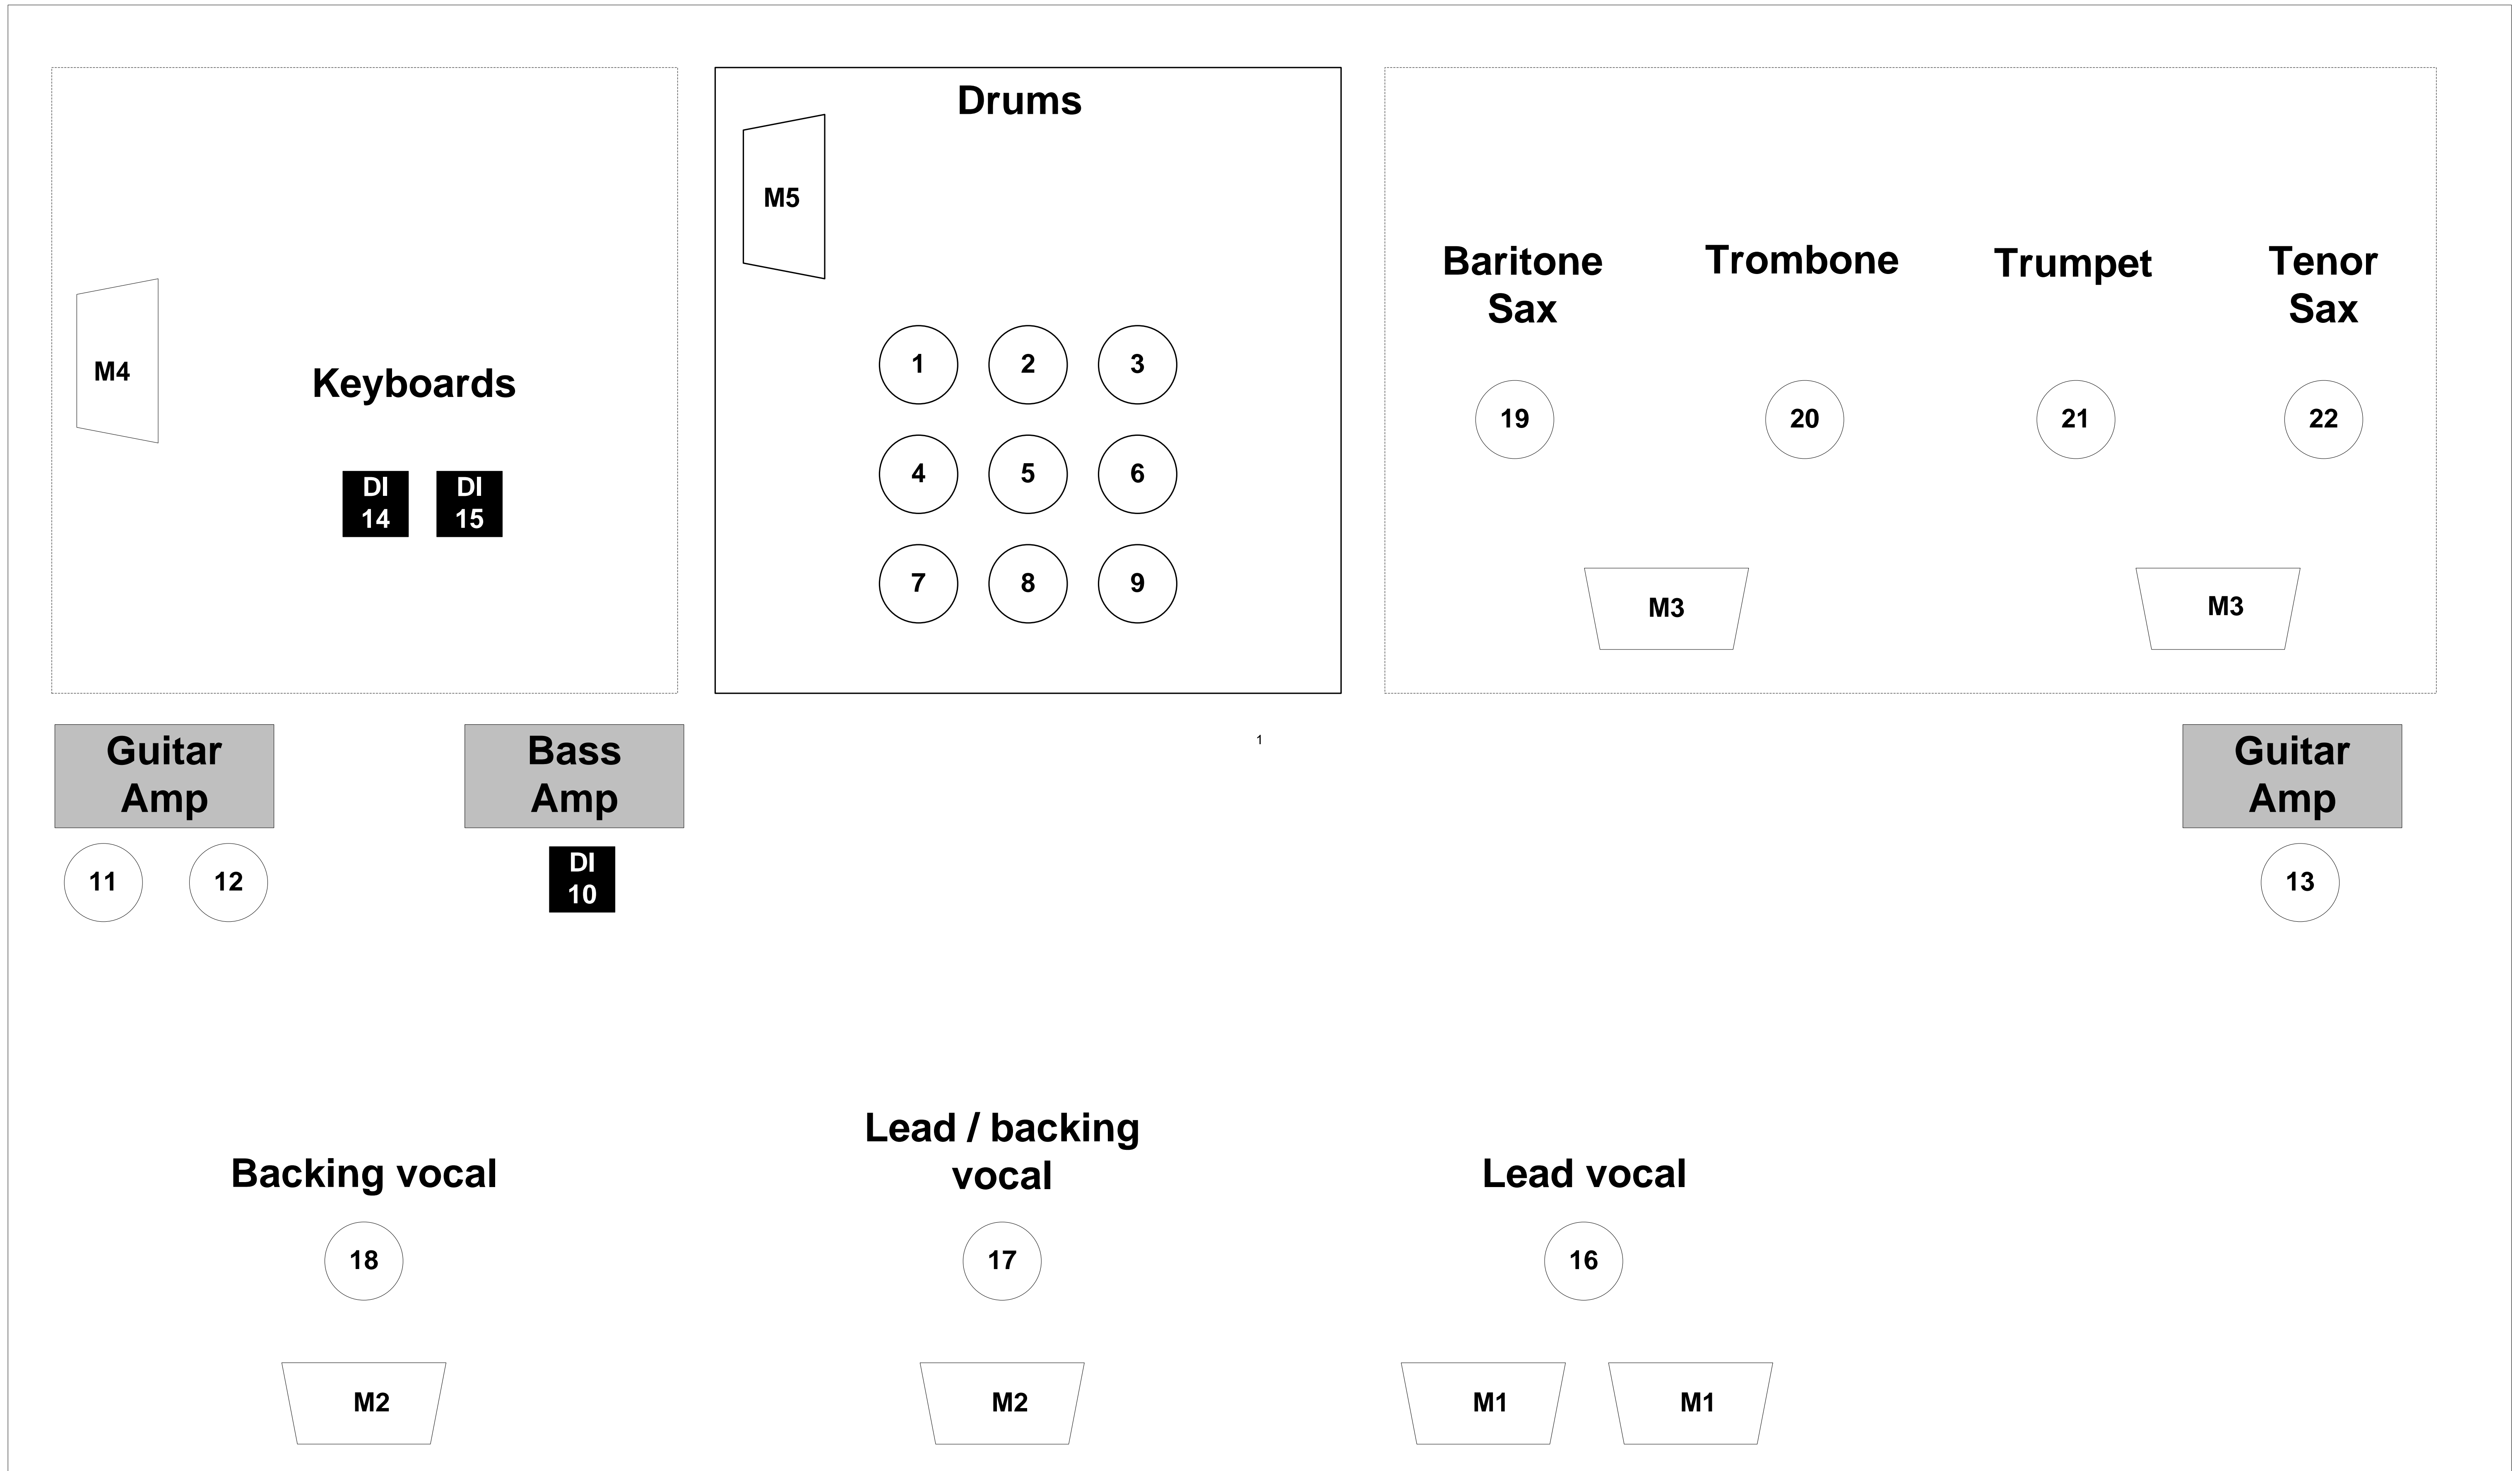

STAGE PLAN "LOOSE"

1-10-2010

Stage (minimum): 8 x 5 meter
 Drum riser: 2 x 2 meter
 Keyboard riser: 2 x 2 meter (optional)
 Horns riser: 4 x 2 meter (optional)